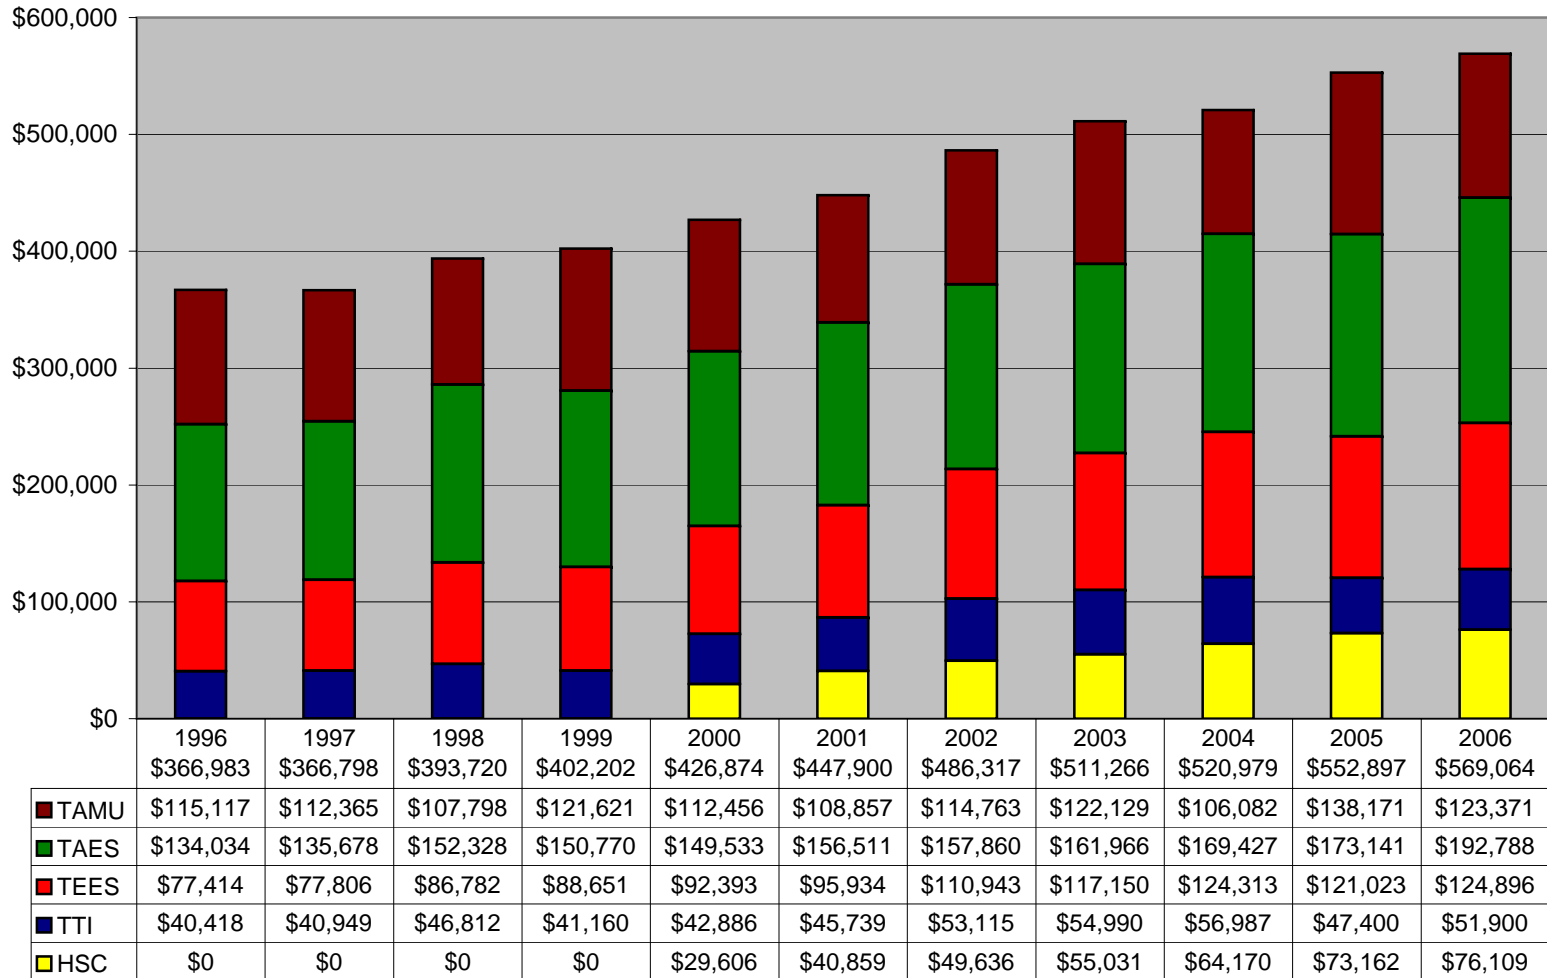

**National Science Foundation R&D Expenditures by Agency
Texas A&M University-College Station Campus, Texas A&M University Galveston and
Texas A&M University System Health Science Center**

Dollars in Thousands

In 2000, TAMUSHSC began reporting separately to the National Science Foundation. TAMUG is reported with TAMU.